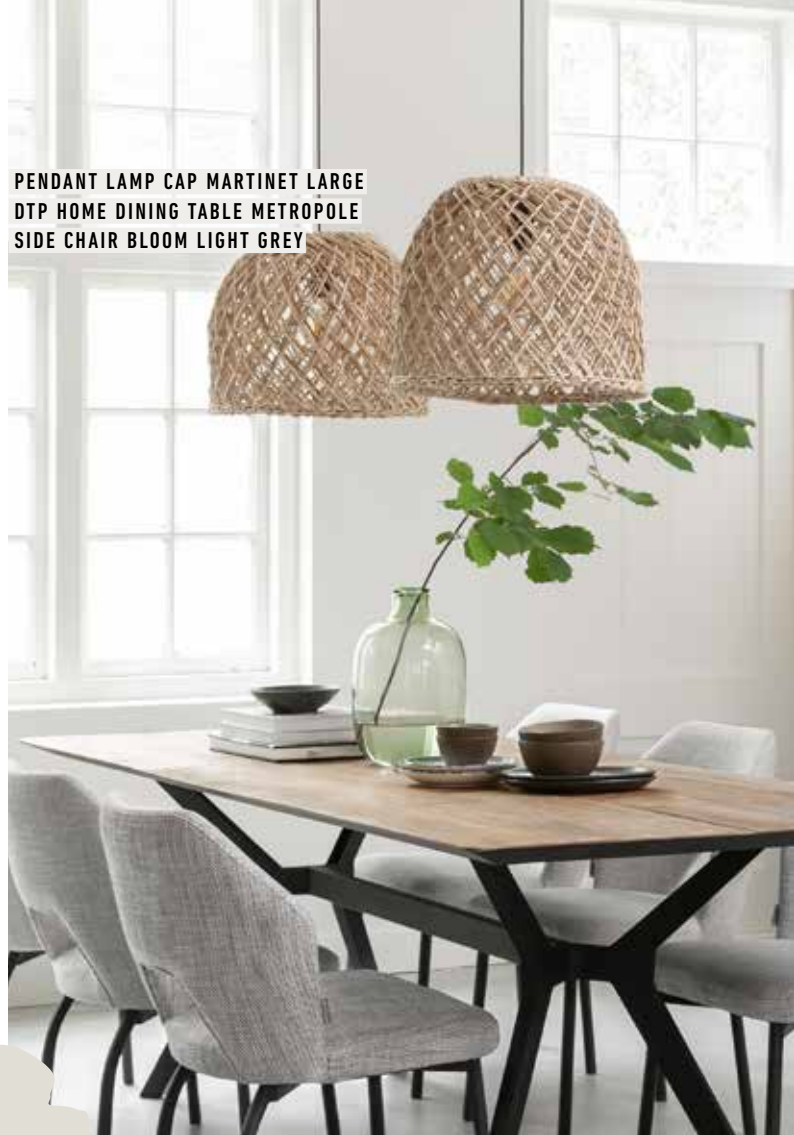

PENDANT LAMP CAP MARTINET LARGE
DTP HOME DINING TABLE METROPOLE
SIDE CHAIR BLOOM LIGHT GREY